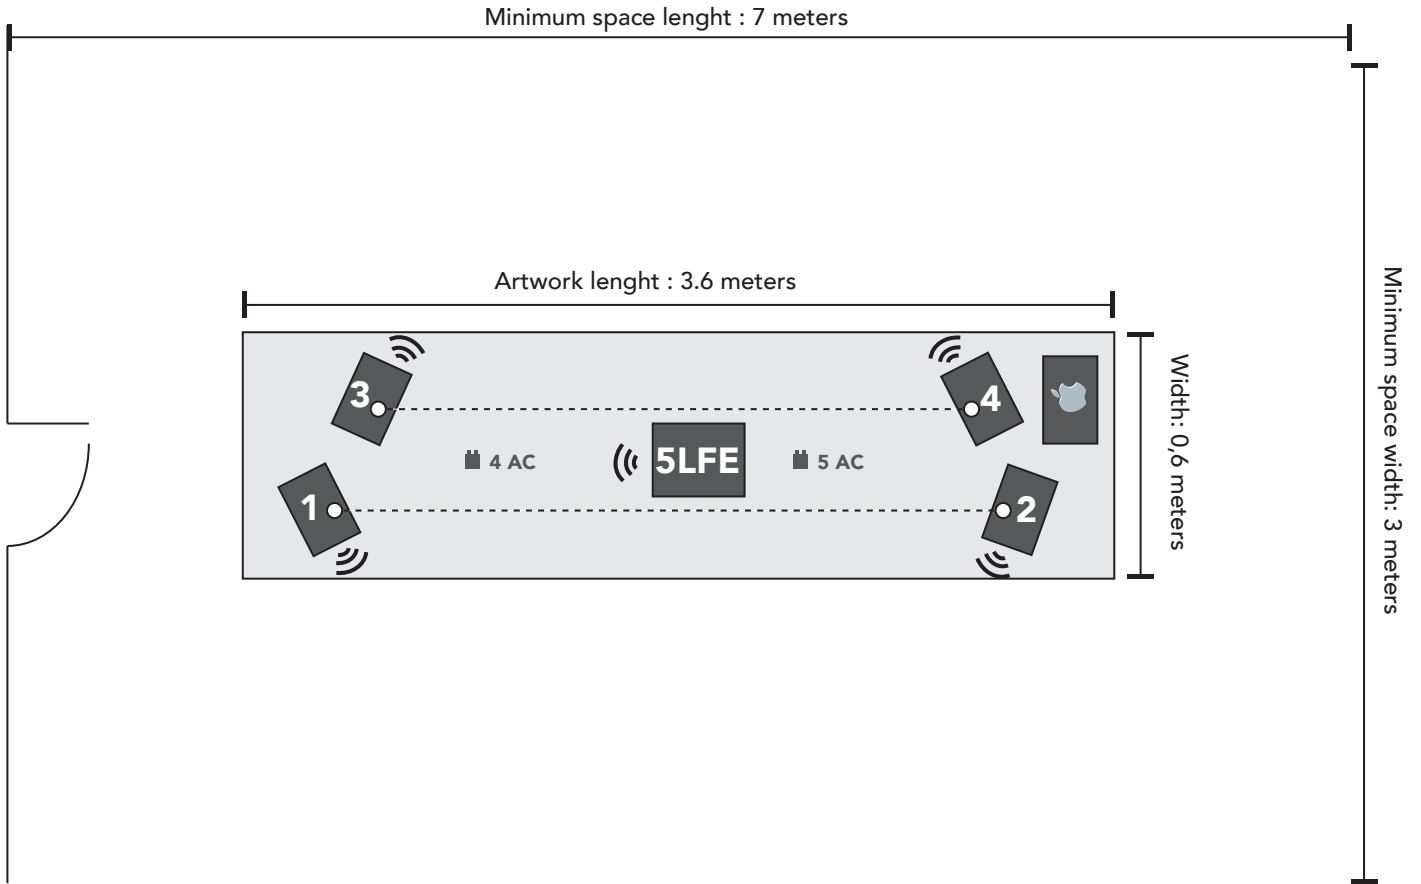

PROVIDED BY THE PRESENTER

ELECTRICITY

9 AC outlets on 2 powerbars
Compatibility : 110-240v

AUDIO

4 Genelec 8030 Speakers
1 Genelec 7050B Subwoofer
6 Balanced 6mm jack (1/4") to Male XLR cables
Cable length : 10 feet (3 meters)

FOR THE COMPUTER

10 inches (min) to 18 inches (max.) screen
Adapter from screen to MAC HDMI or TB
USB Mouse
USB Keyboard

TO BE BUILT

2 small table to get height for the speakers, so they arrive
in the center of the grill of the black side panels :
L18" x W18" H13" (45CM x 45CM x 33CM)

Insurances

Troubleshooting Staff

Accommodation 3 nights

Storage till next show would be highly appreciated

WARNING SIGNAGE

Do not touch the artwork.

Stroboscopic effects, viewer discretion is advised

Hidden within the structure

PLACEMENT DIAGRAM