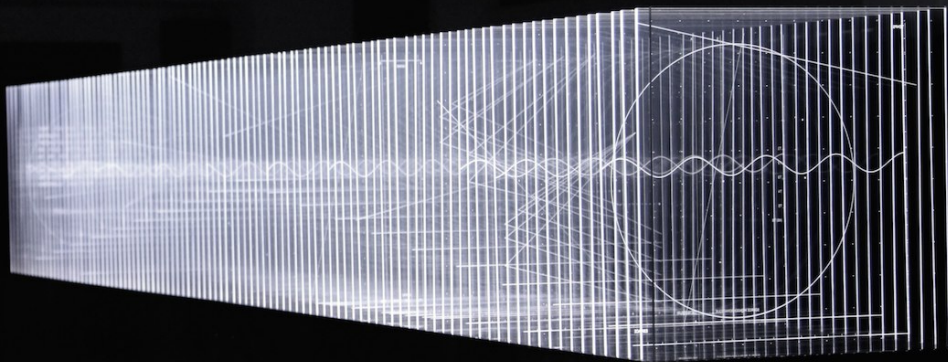

FREQUENCIES (LIGHT QUANTA)

SOUND AND LIGHT INSTALLATION
NICOLAS BERNIER

photo : nicolas bernier, 2014

TECHNICAL DATA

TYPE

Audiovisual installation

MEDIUM

Acrylic, wood, aluminium, light, 4.1 audio